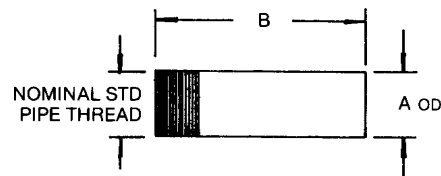

Pipe Adapters

Size Sch. 40 Pipe	Black Iron	Aluminum	Stainless Steel	A	B
	Part No.	Part No.	Part No.		
1 1/2	2460-143	2460-150	2460-157	1 7/8	6
2	2460-144	2460-151	2460-158	2 3/8	6
3	2460-145	2460-152	2460-159	3 1/2	6
4	2460-146	2460-153	2460-160	4 1/2	10
5	2460-147	2460-154	2460-161	5 9/16	10
6	2460-148	2460-155	2460-162	6 5/8	10
8	2460-149	2460-156	2460-163	8 5/8	10

All dimensions are in inches