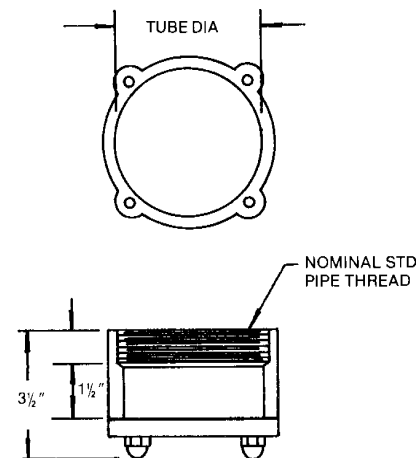

Female-Thread Thin-wall Adapters

SIZE	PART NO.	DESCRIPTION
2	5302-56	2" Female Pipe Threaded to 2" OD Tube
3	5302-57	3" Female Pipe Threaded to 3" OD Tube
4	5302-58	4" Female Pipe Threaded to 4" OD Tube
5	5302-59	5" Female Pipe Threaded to 5" OD Tube

Male-Thread Thin-wall Adapters

SIZE	PART NO.	DESCRIPTION
2	5302-52	2" Male Pipe Threaded to 2" OD Tube
3	5302-53	3" Male Pipe Threaded to 3" OD Tube
4	5302-54	4" Male Pipe Threaded to 4" OD Tube
5	5302-55	5" Male Pipe Threaded to 5" OD Tube

Thread to Tube Adapters

Size	Part No.	Description
1 1/2	5302-131	Steel 1 1/2" Male Pipe Threaded to 1 1/2" O.D. Tube
2	5302-1	Steel 2" Male Pipe Threaded to 2" O.D. Tube
2 1/2	5302-210	Steel 2 1/2" Male Pipe Threaded to 2 1/2" O.D. Tube
3	5302-2	Steel 3" Male Pipe Threaded to 3" O.D. Tube
4	5302-3	Steel 4" Male Pipe Threaded to 4" O.D. Tube
5	5302-4	Steel 5" Male Pipe Threaded to 5" O.D. Tube
6	5302-198	Steel 6" Male Pipe Threaded to 6" O.D. Tube
1 1/2	5302-132	Alum. 1 1/2" Male Pipe Threaded to 1 1/2" O.D. Tube
2	5302-5	Alum. 2" Male Pipe Threaded to 2" O.D. Tube
2 1/2	5302-211	Alum. 2 1/2" Male Pipe Threaded to 2 1/2" O.D. Tube
3	5302-6	Alum. 3" Male Pipe Threaded to 3" O.D. Tube
4	5302-7	Alum. 4" Male Pipe Threaded to 4" O.D. Tube
5	5302-8	Alum. 5" Male Pipe Threaded to 5" O.D. Tube
6	5302-199	Alum. 6" Male Pipe Threaded to 6" O.D. Tube
1 1/2	5302-224	S.S. 1 1/2" Male Pipe Threaded to 1 1/2" O.D. Tube
2	5302-200	S.S. 2" Male Pipe Threaded to 2" O.D. Tube
2 1/2	5302-223	S.S. 2 1/2" Male Pipe Threaded to 2 1/2" O.D. Tube
3	5302-201	S.S. 3" Male Pipe Threaded to 3" O.D. Tube
4	5302-202	S.S. 4" Male Pipe Threaded to 4" O.D. Tube
5	5302-203	S.S. 5" Male Pipe Threaded to 5" O.D. Tube
6	5302-204	S.S. 6" Male Pipe Threaded to 6" O.D. Tube