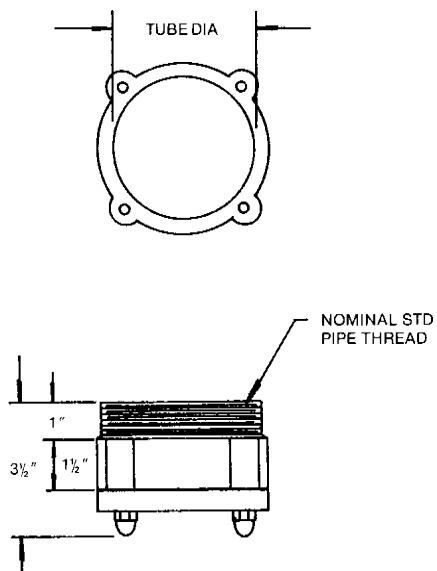

Female-Thread Thin-wall Adapters

SIZE	PART NO.	DESCRIPTION
2	5302-56	2" Female Pipe Threaded to 2" OD Tube
3	5302-57	3" Female Pipe Threaded to 3" OD Tube
4	5302-58	4" Female Pipe Threaded to 4" OD Tube
5	5302-59	5" Female Pipe Threaded to 5" OD Tube

Male-Thread Thin-wall Adapters

SIZE	PART NO.	DESCRIPTION
2	5302-52	2" Male Pipe Threaded to 2" OD Tube
3	5302-53	3" Male Pipe Threaded to 3" OD Tube
4	5302-54	4" Male Pipe Threaded to 4" OD Tube
5	5302-55	5" Male Pipe Threaded to 5" OD Tube

Thread to Tube Adapters

Size	Part No.	Description
1 1/2	5302-131	Steel 1 1/2" Male Pipe Threaded to 1 1/2" O.D. Tube
2	5302-1	Steel 2" Male Pipe Threaded to 2" O.D. Tube
2 1/2	5302-210	Steel 2 1/2" Male Pipe Threaded to 2 1/2" O.D. Tube
3	5302-2	Steel 3" Male Pipe Threaded to 3" O.D. Tube
4	5302-3	Steel 4" Male Pipe Threaded to 4" O.D. Tube
5	5302-4	Steel 5" Male Pipe Threaded to 5" O.D. Tube
6	5302-198	Steel 6" Male Pipe Threaded to 6" O.D. Tube
1 1/2	5302-132	Alum. 1 1/2" Male Pipe Threaded to 1 1/2" O.D. Tube
2	5302-5	Alum. 2" Male Pipe Threaded to 2" O.D. Tube
2 1/2	5302-211	Alum. 2 1/2" Male Pipe Threaded to 2 1/2" O.D. Tube
3	5302-6	Alum. 3" Male Pipe Threaded to 3" O.D. Tube
4	5302-7	Alum. 4" Male Pipe Threaded to 4" O.D. Tube
5	5302-8	Alum. 5" Male Pipe Threaded to 5" O.D. Tube
6	5302-199	Alum. 6" Male Pipe Threaded to 6" O.D. Tube
1 1/2	5302-224	S.S. 1 1/2" Male Pipe Threaded to 1 1/2" O.D. Tube
2	5302-200	S.S. 2" Male Pipe Threaded to 2" O.D. Tube
2 1/2	5302-223	S.S. 2 1/2" Male Pipe Threaded to 2 1/2" O.D. Tube
3	5302-201	S.S. 3" Male Pipe Threaded to 3" O.D. Tube
4	5302-202	S.S. 4" Male Pipe Threaded to 4" O.D. Tube
5	5302-203	S.S. 5" Male Pipe Threaded to 5" O.D. Tube
6	5302-204	S.S. 6" Male Pipe Threaded to 6" O.D. Tube