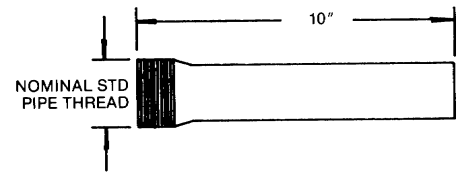

Female-Thread Thin-wall Adapters

SIZE	PART NO.	DESCRIPTION
2	5302-56	2" Female Pipe Threaded to 2" OD Tube
3	5302-57	3" Female Pipe Threaded to 3" OD Tube
4	5302-58	4" Female Pipe Threaded to 4" OD Tube
5	5302-59	5" Female Pipe Threaded to 5" OD Tube

Male-Thread Thin-wall Adapters

SIZE	PART NO.	DESCRIPTION
2	5302-52	2" Male Pipe Threaded to 2" OD Tube
3	5302-53	3" Male Pipe Threaded to 3" OD Tube
4	5302-54	4" Male Pipe Threaded to 4" OD Tube
5	5302-55	5" Male Pipe Threaded to 5" OD Tube

Thread to Tube Adapters

Size	Part No.	Description
1 1/2	5302-131	Steel 1 1/2" Male Pipe Threaded to 1 1/2" O.D. Tube
2	5302-1	Steel 2" Male Pipe Threaded to 2" O.D. Tube
2 1/2	5302-210	Steel 2 1/2" Male Pipe Threaded to 2 1/2" O.D. Tube
3	5302-2	Steel 3" Male Pipe Threaded to 3" O.D. Tube
4	5302-3	Steel 4" Male Pipe Threaded to 4" O.D. Tube
5	5302-4	Steel 5" Male Pipe Threaded to 5" O.D. Tube
6	5302-198	Steel 6" Male Pipe Threaded to 6" O.D. Tube
1 1/2	5302-132	Alum. 1 1/2" Male Pipe Threaded to 1 1/2" O.D. Tube
2	5302-5	Alum. 2" Male Pipe Threaded to 2" O.D. Tube
2 1/2	5302-211	Alum. 2 1/2" Male Pipe Threaded to 2 1/2" O.D. Tube
3	5302-6	Alum. 3" Male Pipe Threaded to 3" O.D. Tube
4	5302-7	Alum. 4" Male Pipe Threaded to 4" O.D. Tube
5	5302-8	Alum. 5" Male Pipe Threaded to 5" O.D. Tube
6	5302-199	Alum. 6" Male Pipe Threaded to 6" O.D. Tube
1 1/2	5302-224	S.S. 1 1/2" Male Pipe Threaded to 1 1/2" O.D. Tube
2	5302-200	S.S. 2" Male Pipe Threaded to 2" O.D. Tube
2 1/2	5302-223	S.S. 2 1/2" Male Pipe Threaded to 2 1/2" O.D. Tube
3	5302-201	S.S. 3" Male Pipe Threaded to 3" O.D. Tube
4	5302-202	S.S. 4" Male Pipe Threaded to 4" O.D. Tube
5	5302-203	S.S. 5" Male Pipe Threaded to 5" O.D. Tube
6	5302-204	S.S. 6" Male Pipe Threaded to 6" O.D. Tube