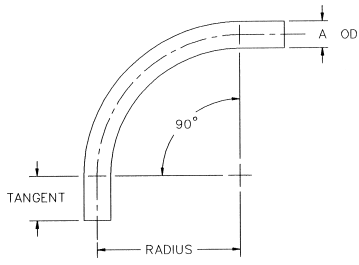

Air-Only 90° Elbows

Sweep