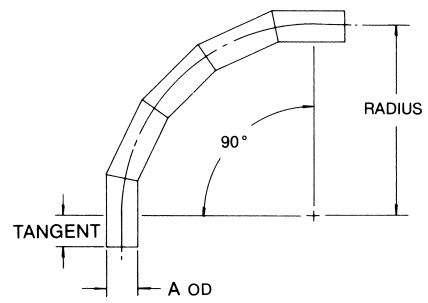

# Air-Only 90° Elbows

### SWEEP AIR-ONLY 90° ELBOWS

SIZE TUBING	PART NO. ALUMINUM	PART NO. STEEL	A	TANGENT	RADIUS
2	2310-485	2310-488	2	4	9
3	2310-486	2310-489	3	6	12
4	2310-487	—	4	8	12
4	—	2310-490	4	8	18

All dimensions are in inches