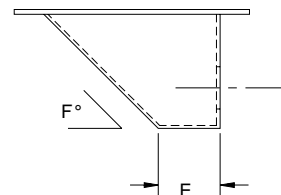

## Single Pick-Up Probe Boxes

Probe Size	Part No.		A	B	C	D	E	F
	Aluminum	316 S. S.						
1 1/2, 2, 2 1/2, 3	5314-48	5314-83	3 1/2	3	4 1/2	7 1/2	5	45
4	5314-58	—	5 1/4	4	6 1/2	8 3/4	7 1/4	60

All dimensions are in inches

## Multiple Pick-Up Probe Boxes

NOTE: This box is not compatible with 4" diameter probes. Flange and bolt hole dimensions are the same as Single Pick-Up Probe Box above.

**Part No. 5314-16** Aluminum Construction  
**Part No. 5314-82** 316 Stainless Steel Construction

# Probe Box Extensions

NOTE: This box extension is not compatible with 4" diameter probes.

- Part No. 5314-32** Aluminum Construction
- Part No. 5314-112** 316 Stainless Steel Construction