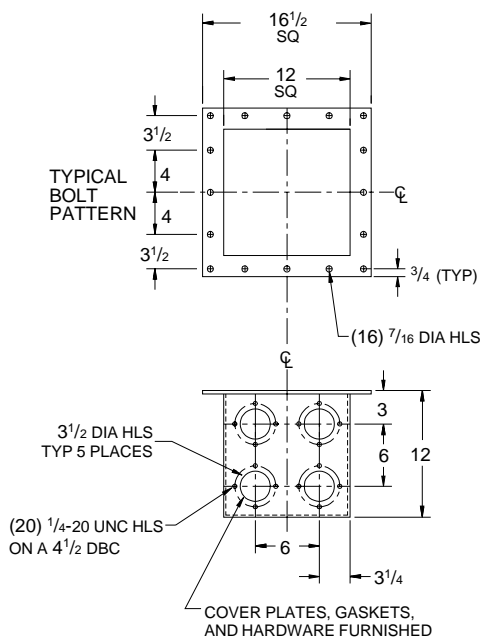

# Single and Multiple Probe Boxes

## Single Pick-Up Probe Boxes

Probe Size	Part No.		A	B	C	D	E	F
	Aluminum	316 S. S.						
1 1/2, 2, 2 1/2, 3	5314-48	5314-83	3 1/2	3	4 1/2	7 1/2	5	45
4	5314-58	—	5 1/4	4	6 1/2	8 3/4	7 1/4	60

All dimensions are in inches

## Multiple Pick-Up Probe Boxes

NOTE: This box is not compatible with 4" diameter probes. Flange and bolt hole dimensions are the same as Single Pick-Up Probe Box above.

**Part No. 5314-16** Aluminum Construction  
**Part No. 5314-82** 316 Stainless Steel Construction

# Probe Box Extensions

NOTE: This box extension is not compatible with 4" diameter probes.

- Part No. 5314-32** Aluminum Construction
- Part No. 5314-112** 316 Stainless Steel Construction