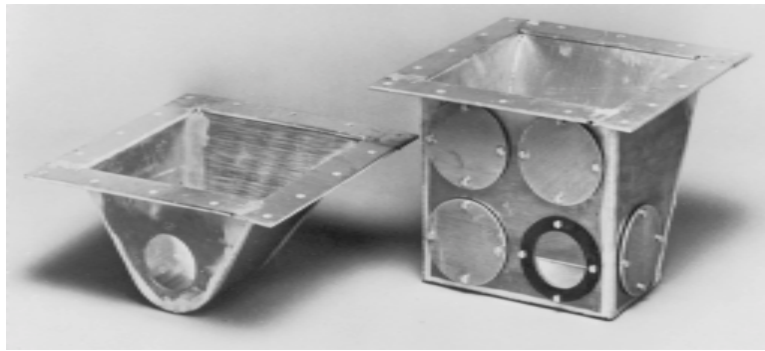

# Single and Multiple Probe Boxes

## Single Pick-Up Probe Boxes

Probe Size	Part No.		A	B	C	D	E	F
	Aluminum	316 S. S.						
1 1/2, 2, 2 1/2, 3	5314-48	5314-83	3 1/2	3	4 1/2	7 1/2	5	45
4	5314-58	—	5 1/4	4	6 1/2	8 3/4	7 1/4	60

All dimensions are in inches

## Multiple Pick-Up Probe Boxes

NOTE: This box is not compatible with 4" diameter probes. Flange and bolt hole dimensions are the same as Single Pick-Up Probe Box above.

**Part No. 5314-16** Aluminum Construction  
**Part No. 5314-82** 316 Stainless Steel Construction