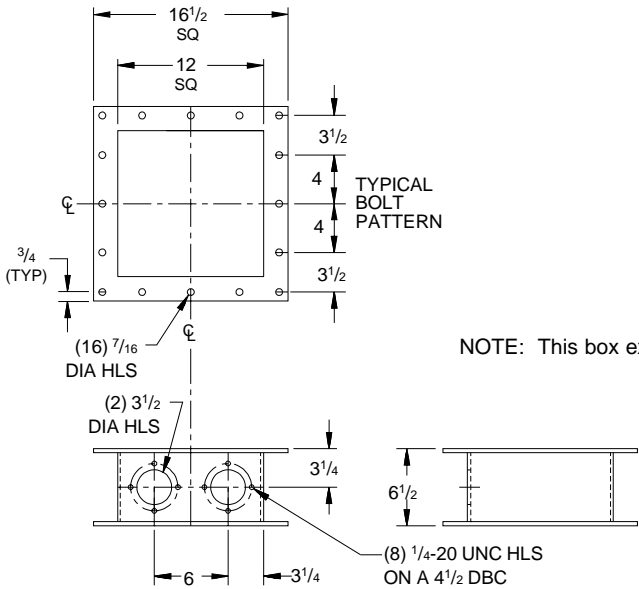

## Single Pick-Up Probe Boxes

Probe Size	Part No.		A	B	C	D	E	F
	Aluminum	316 S. S.						
1 1/2, 2, 2 1/2, 3	5314-48	5314-83	3 1/2	3	4 1/2	7 1/2	5	45
4	5314-58	—	5 1/4	4	6 1/2	8 3/4	7 1/4	60

All dimensions are in inches

## Multiple Pick-Up Probe Boxes

NOTE: This box is not compatible with 4" diameter probes. Flange and bolt hole dimensions are the same as Single Pick-Up Probe Box above.

**Part No. 5314-16** Aluminum Construction  
**Part No. 5314-82** 316 Stainless Steel Construction

# Probe Box Extensions

NOTE: This box extension is not compatible with 4" diameter probes.

- Part No. 5314-32** Aluminum Construction
- Part No. 5314-112** 316 Stainless Steel Construction