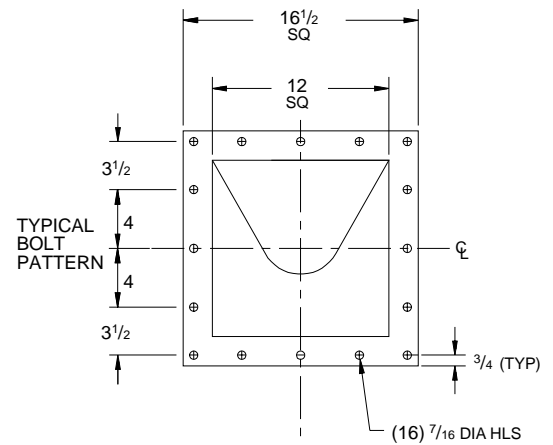

# Single and Multiple Probe Boxes

## Single Pick-Up Probe Boxes

Probe Size	Part No.		A	B	C	D	E	F
	Aluminum	316 S. S.						
1 1/2, 2, 2 1/2, 3	5314-48	5314-83	3 1/2	3	4 1/2	7 1/2	5	45
4	5314-58	—	5 1/4	4	6 1/2	8 3/4	7 1/4	60

All dimensions are in inches

## Multiple Pick-Up Probe Boxes

NOTE: This box is not compatible with 4" diameter probes. Flange and bolt hole dimensions are the same as Single Pick-Up Probe Box above.

**Part No. 5314-16** Aluminum Construction  
**Part No. 5314-82** 316 Stainless Steel Construction

# Probe Box Extensions

NOTE: This box extension is not compatible with 4" diameter probes.

- Part No. 5314-32** Aluminum Construction
- Part No. 5314-112** 316 Stainless Steel Construction