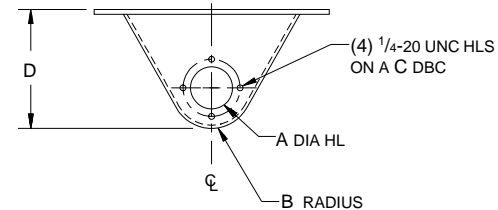

# Single and Multiple Probe Boxes

## Single Pick-Up Probe Boxes

Probe Size	Part No.		A	B	C	D	E	F
	Aluminum	316 S. S.						
1 1/2, 2, 2 1/2, 3	5314-48	5314-83	3 1/2	3	4 1/2	7 1/2	5	45
4	5314-58	—	5 1/4	4	6 1/2	8 3/4	7 1/4	60

All dimensions are in inches

## Multiple Pick-Up Probe Boxes

NOTE: This box is not compatible with 4" diameter probes. Flange and bolt hole dimensions are the same as Single Pick-Up Probe Box above.

**Part No. 5314-16** Aluminum Construction  
**Part No. 5314-82** 316 Stainless Steel Construction

# Probe Box Extensions

NOTE: This box extension is not compatible with 4" diameter probes.

- Part No. 5314-32** Aluminum Construction
- Part No. 5314-112** 316 Stainless Steel Construction