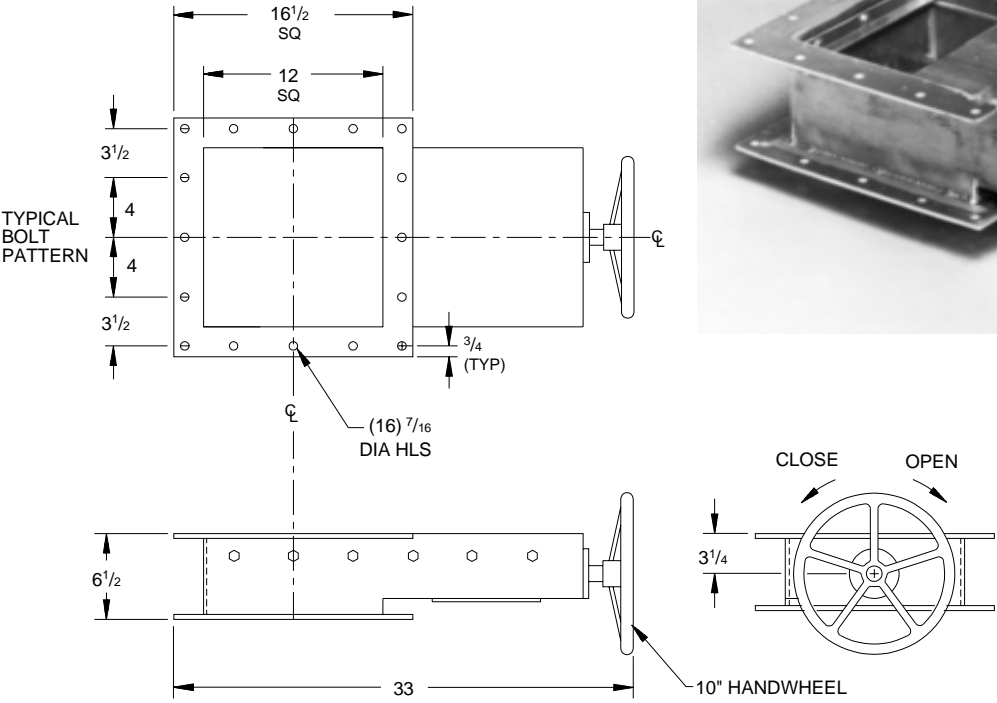

Aluminum Slide Gates

Part No. 5121-7