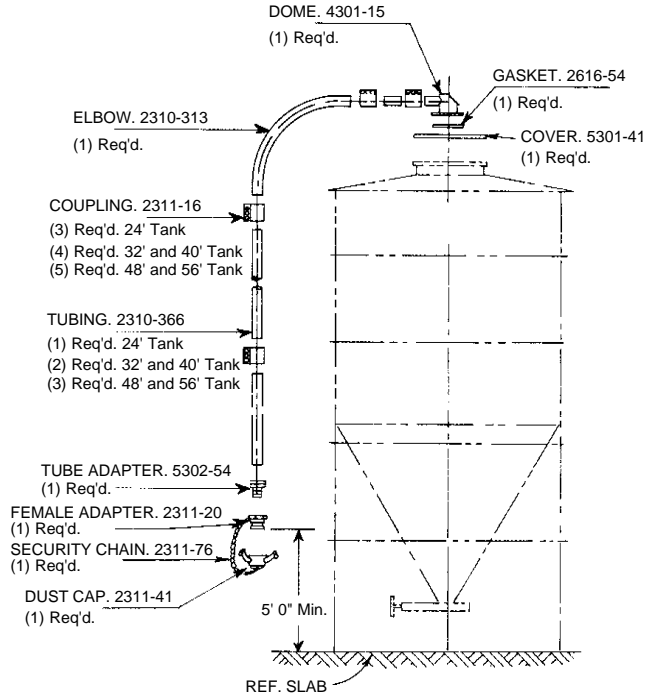

Tank Load Line Assemblies

LOAD LINE ASSEMBLY 9' DIAMETER

- Part No. F1-5301-41** – 24' Tank Height
Part No. F2-5301-41 – 32' & 40' Tank Height
Part No. F3-5301-41 – 48' & 56' Tank Height

LOAD LINE ASSEMBLY 12'-21' DIAMETER

- Part No. F1-5301-42** – 24' Tank Height
Part No. F2-5301-42 – 32' & 40' Tank Height
Part No. F3-5301-42 – 48' & 56' Tank Height