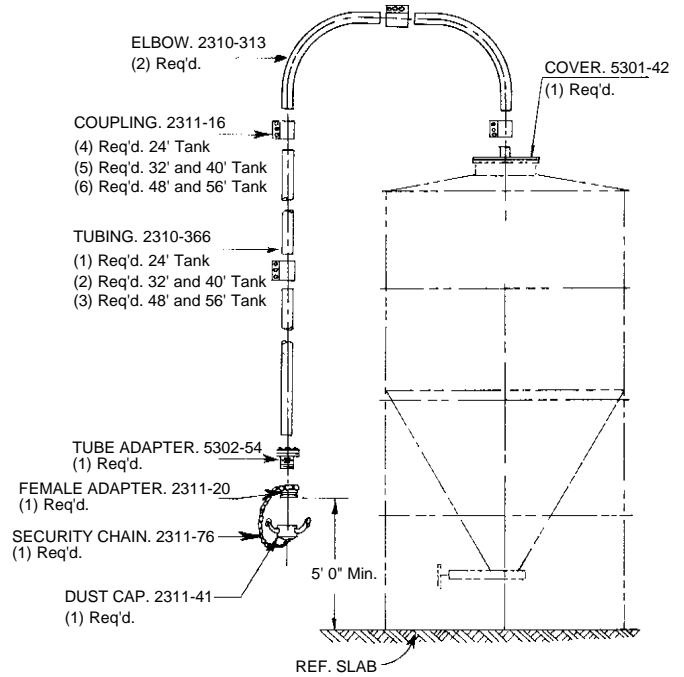

Tank Load Line Assemblies

LOAD LINE ASSEMBLY 9' DIAMETER

- Part No. F1-5301-41** – 24' Tank Height
Part No. F2-5301-41 – 32' & 40' Tank Height
Part No. F3-5301-41 – 48' & 56' Tank Height

LOAD LINE ASSEMBLY 12'-21' DIAMETER

- Part No. F1-5301-42** – 24' Tank Height
Part No. F2-5301-42 – 32' & 40' Tank Height
Part No. F3-5301-42 – 48' & 56' Tank Height